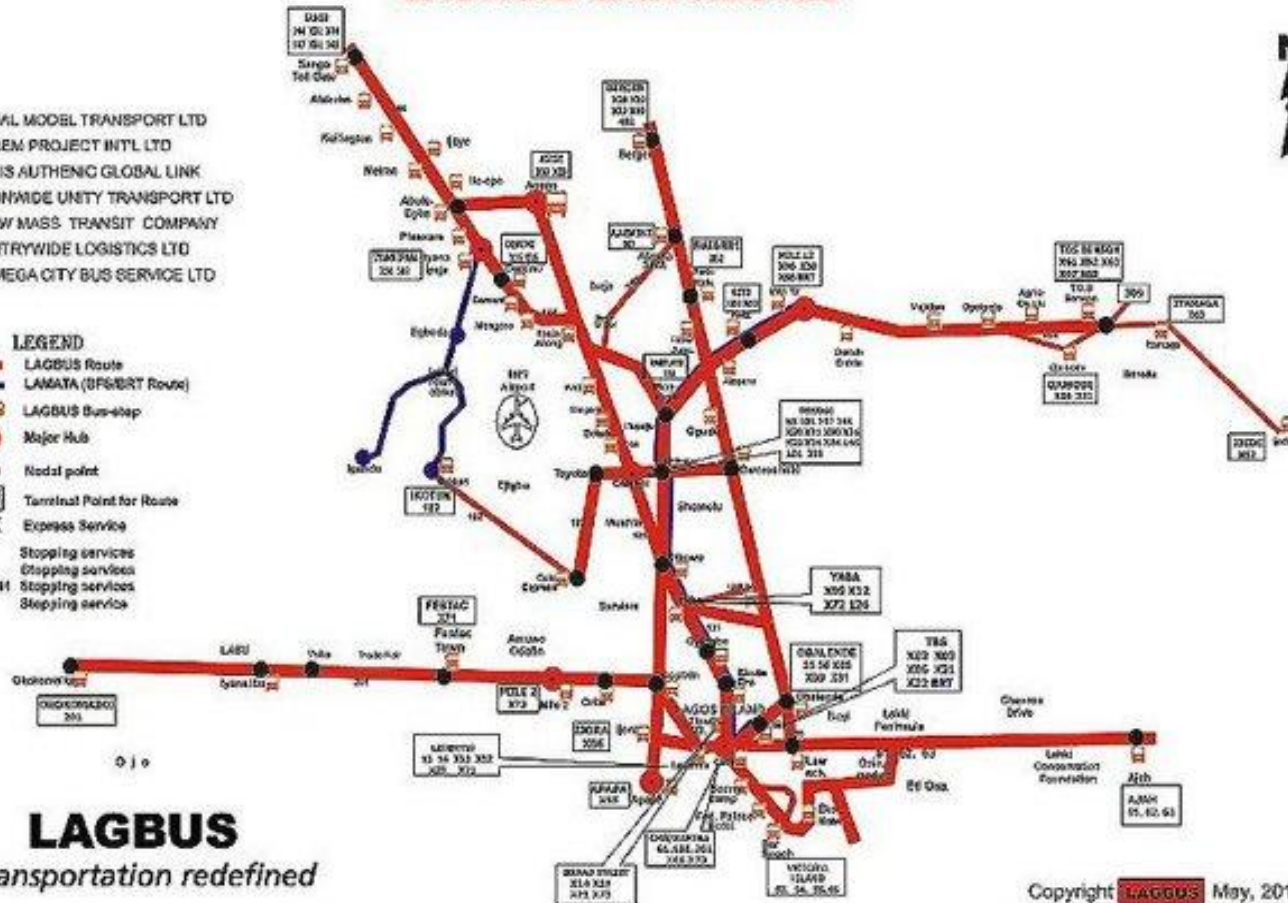

LAGBUS ROUTE MAP

SHOWING MAIN ROUTES

- MUTUAL MODEL TRANSPORT LTD
- FAB-REM PROJECT INT'L LTD
- ADONIS AUTHENTIC GLOBAL LINK
- NATIONWIDE UNITY TRANSPORT LTD
- NURTW MASS TRANSIT COMPANY
- COUNTRYWIDE LOGISTICS LTD
- EKO MEGA CITY BUS SERVICE LTD

- LEGEND**
- LAGBUS Route
 - LAMATA (BFS/BRT Route)
 - LAGBUS Bus-stop
 - Major Hub
 - Nodal point
 - ☐ Terminal Point for Route
 - X Express Service
 - 53,54,55 Stopping services
 - 61,62,63 Stopping services
 - 101,102,141 Stopping services
 - 201 Stopping service

LAGBUS

...transportation redefined

Copyright **LAGBUS** May, 2012